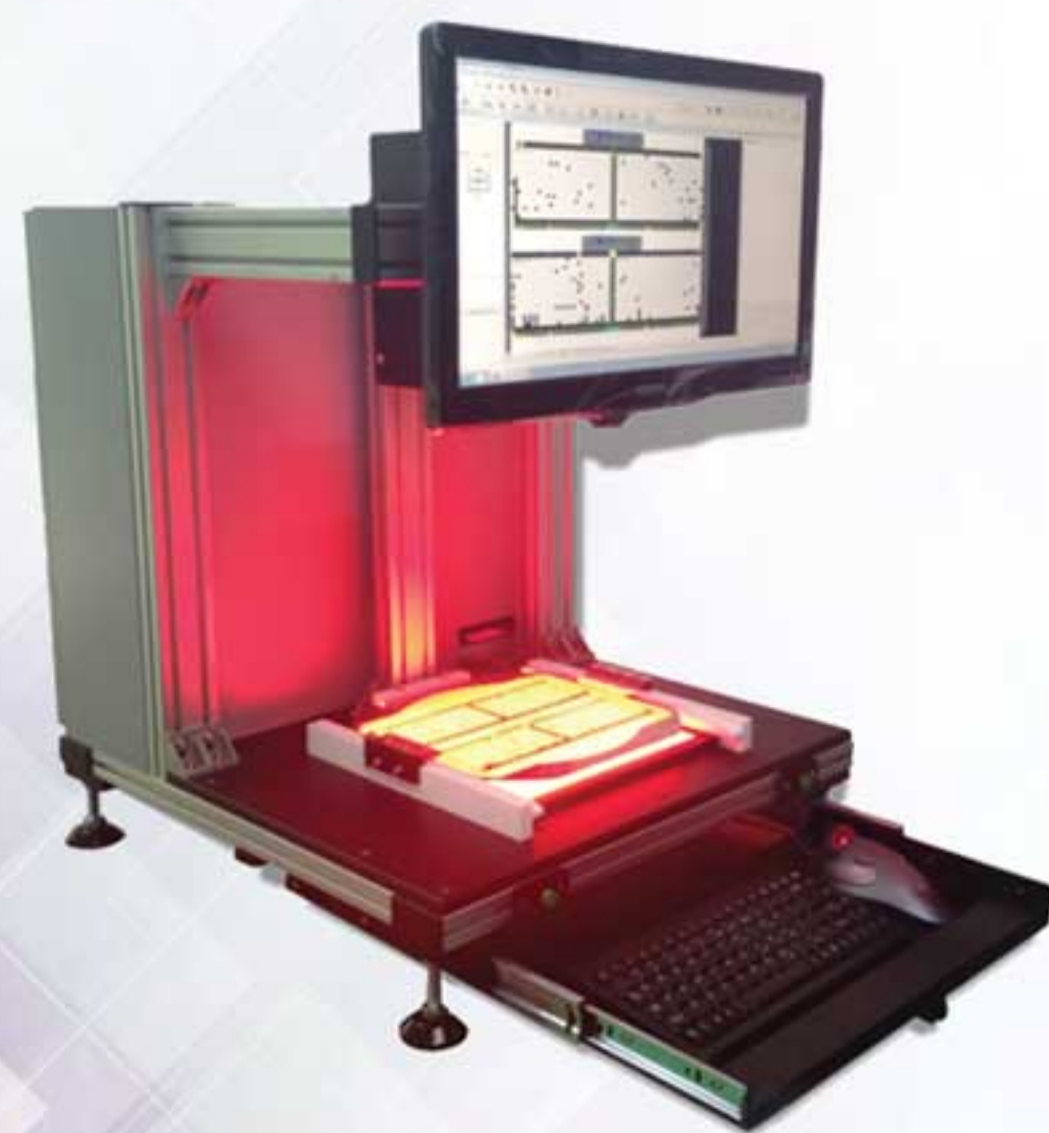

WE DESIGN & OFFER

CORTEX ROBOTICS

AOI SOLUTIONS

YOUR VISION RESOLUTION

ASI-G2
Strip to Strip AOI

WAFER DIE AOI
Die Inspection

2D & 3D (6 sides) Cosmetic / Dimension / Laser Profiling / On-The-Fly

WIREBOND AOI
Strip or Substrate
Inspection

GLASS TOP AOI
6 Sided High Speed
on-the-fly AOI

**DESKTOP
INSPECTION
SYSTEM**

AutoVIT
Reel to Reel
Vision Inspection

CORTEX ROBOTICS SDN BHD
72-2-6, Arena Curve, Jalan Mahsuri,
11950 Bayan Lepas, Penang Malaysia.
www.cortexrobotics.my
Email: info@cortexrobotics.my
Tel: (+604) 611 0110